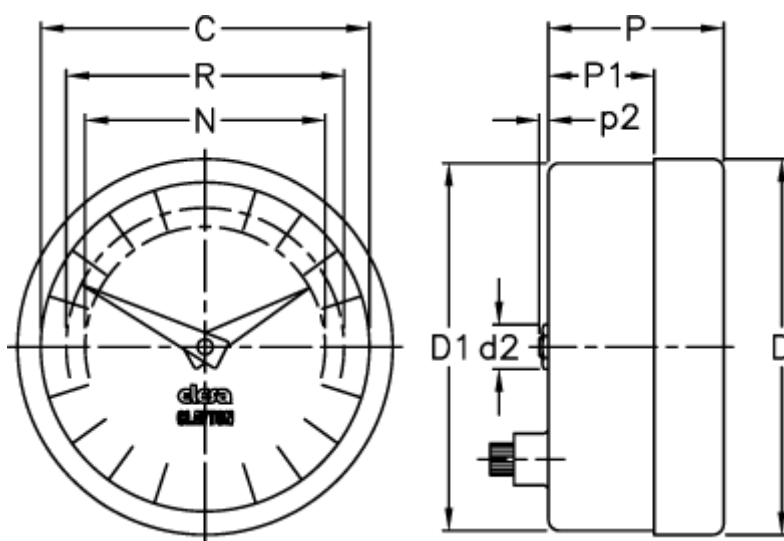

Article number: 2307024294

Description: E+G Positive drive indicator
PA02-0004-D

Measures

C = 60

R = 51

D = 68.4

D1 = 67.0

d2 = 8

N = 44

P = 32

P1 = 19.3

p2 = 1.0